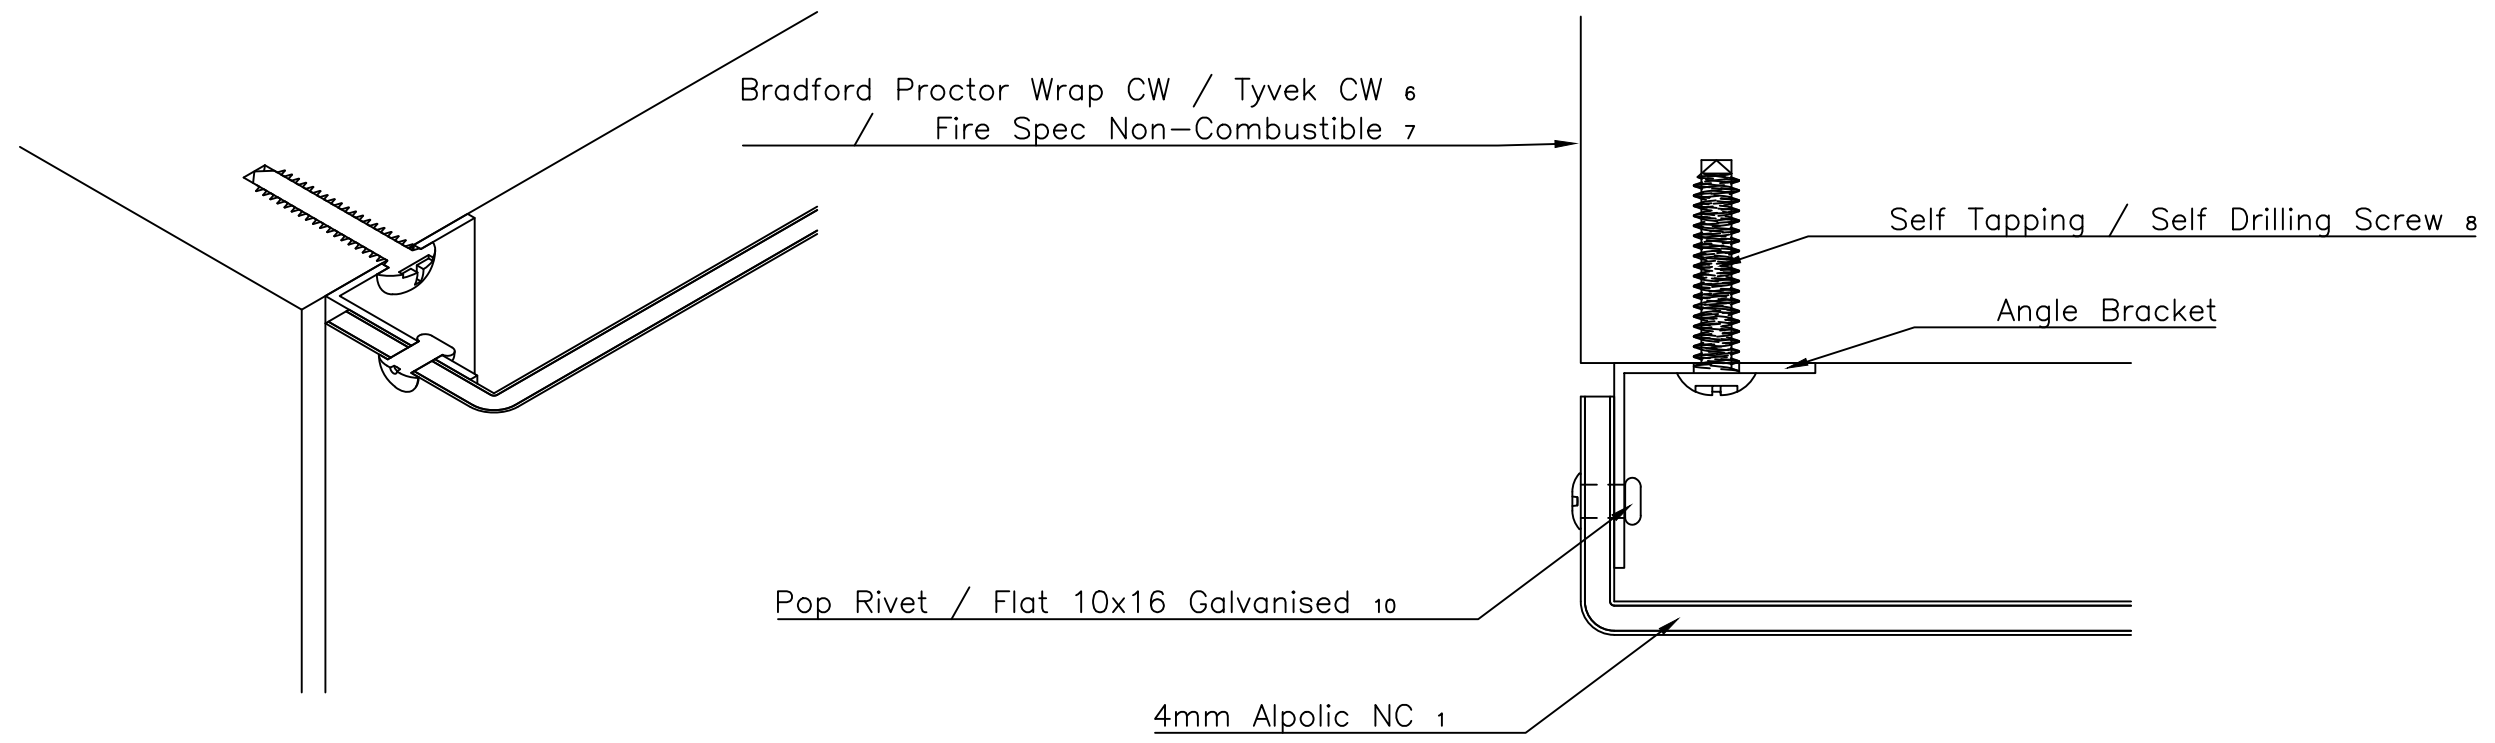

ALPOLIC NC

9 EDGE DETAIL

Engineer to review & approve for project.  
Drawings do not supercede engineering detail.

CONCEALED CASSETTE SYSTEM

Project	Alpolic Installation Drawings
Drawing Title	Edge Detail
Drafting by	Network Architectural