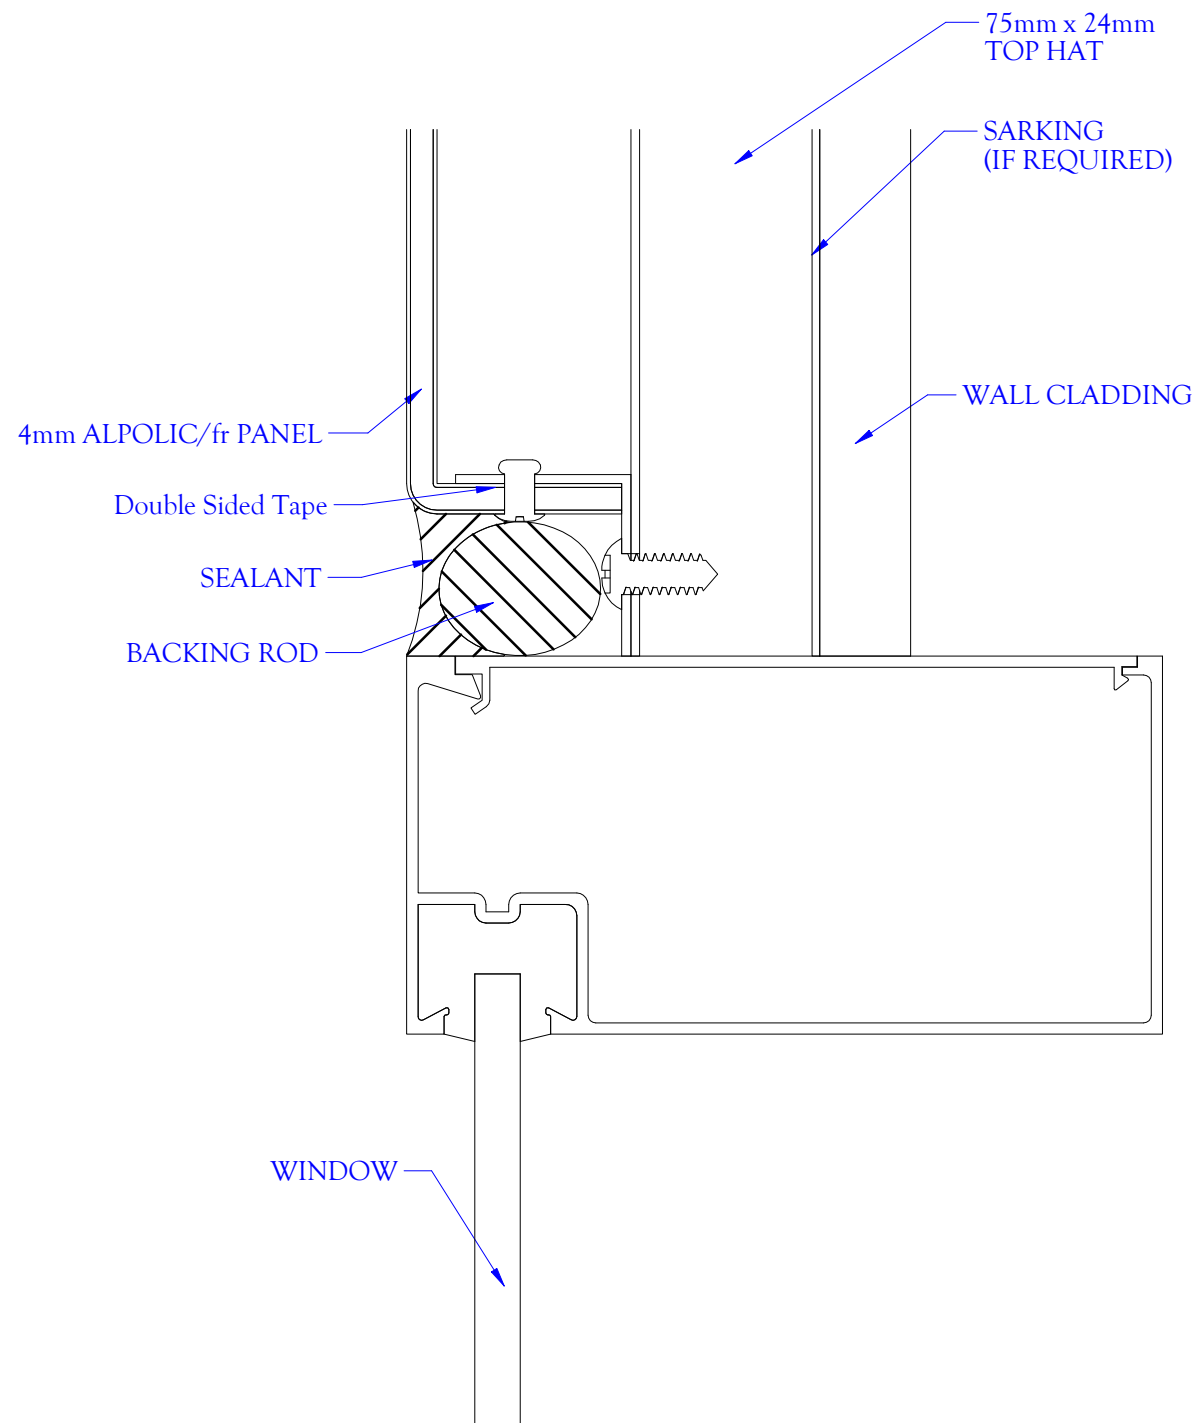

# 3 WINDOW DETAIL

Client

71 Marigold Street  
Revesby NSW 2212  
P: 61 2 8316 5000  
info@networkarchitectural.com.au  
www.networkarchitectural.com.au

**CONCEALED  
CASSETTE  
SYSTEM**

Project  
Alpolic Installation Drawings  
Drawing Title  
Window Detail

Drafting by Yurich Design Services  
info@yds.net.au  
Drawn BR Checked NJ Scale 1:1  
Date 26/08/2011  
Drawing No. SGI - ALP - CCS3 Revision A