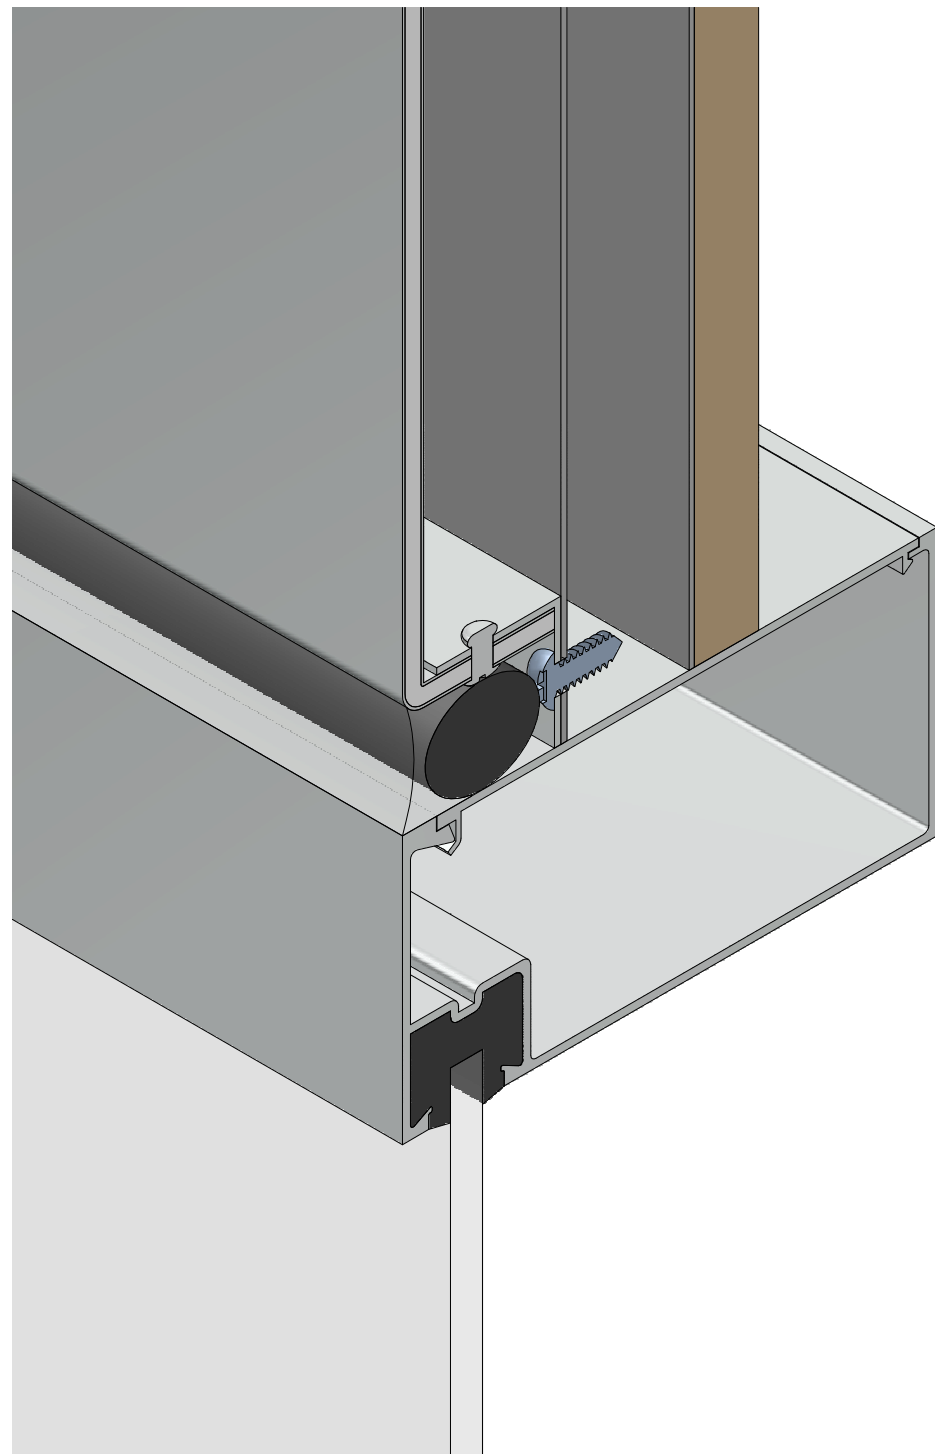

# 3 WINDOW DETAIL

Client

71 Marigold Street  
Revesby NSW 2212  
P: 61 2 8316 5000  
info@networkarchitectural.com.au  
www.networkarchitectural.com.au

**CONCEALED  
CASSETTE  
SYSTEM**

Project  
Alpolic Installation Drawings  
Drawing Title  
Window Detail